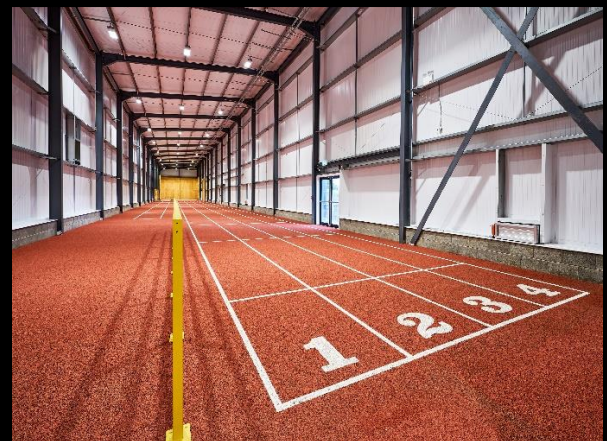

KILBARCHAN AMATEUR ATHLETICS CLUB

Brediland Road, Linwood

PROJECT DETAIL:

Construction of a new training facility for Kilbarchan Amateur Athletics Club based in Linwood.

Works involved the construction of an indoor training facility to include running lanes, long jump with sandpit area and netted area for hammer and shot putt activities. There are offices located within the building along with toilet facilities.

The running track is a specialist track from German manufacturer Polytan, Rekortan ME indoor system in colour red.

EXPECTED VALUE: £908k

DURATION: 22 Weeks

ARCHITECT: CRGP

STRUCTURAL ENGINEER: Ramage Young